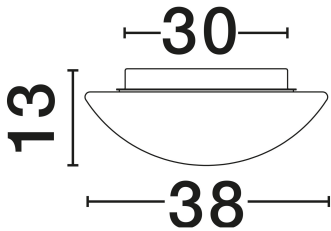

TECHNICAL DRAWING

GENERAL INFORMATION

Product Code	832403
Collection	Indoor
Product Category	Bathroom
Product Family	Brest
Mounting Location	Ceiling
Application Environment	Indoor
Specifications	N/A

DIMENSION & WEIGHT

LxWxH (cm)	D: 38 H: 13
Cut Out (cm)	N/A
Weight (Kgr)	0

MATERIAL & COLOR

Product Color	White Opal
Body Material	Metal & Glass

APPLICATION & MOUNTING

Ambient Working Temp.	Max 45°C
Type of Protection	IP44
Dimmable	Yes
Type of Dimming	N/A
Mounting type	Surface
Mounting Depth (cm)	N/A
Led Module Replaceable	Yes
Light Source	E27

NOVA LUCE S.A

Schimatari Viotias
32009, Greece

+30 22620 58 121
+30 22620 56 743

info@novaluce.com
www.novaluce.com