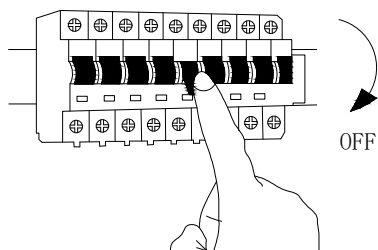

NOVA LUCE

9191249

①

Turn off the general Switch

②

Drill holes & apply plastic anchors
With screws

③

Connect the wires

④

Apply the side screws

⑤

Instal glass shades

⑥

Turn on the general switch