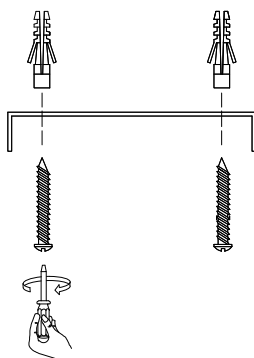

NOVA LUCE

9191249

①

Turn off the general Switch

②

Drill holes & apply plastic anchors
With screws

③

Connect the wires

④

Apply the side screws

⑤

Instal glass shades

⑥

Turn on the general switch