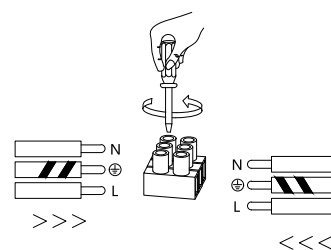

NOVA LUCE

9191249

①

Turn off the general Switch

②

Drill holes & apply plastic anchors
With screws

③

Connect the wires

④

Apply the side screws

⑤

Instal glass shades

⑥

Turn on the general switch