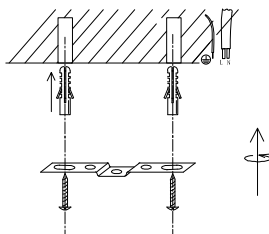

NOVA LUCE

9586501

1

Turn off the general switch

2

Drill holes & apply plastic anchors
With screws

3

Connect the wires

4

Apply nut

5

Apply the bulb

6

Turn on the general switch