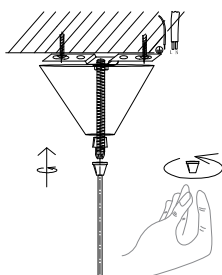

NOVA LUCE

9586501

1

Turn off the general switch

2

Drill holes & apply plastic anchors
With screws

3

Connect the wires

4

Apply nut

5

Apply the bulb

6

Turn on the general switch