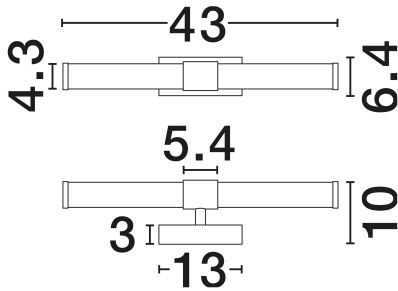

NOVA LUCE

PRODUCT DATASHEET

Version: 001

PRODUCT PHOTOGRAPH

GENERAL INFORMATION

Product Code	9236411
Collection	Indoor
Product Category	Wall
Product Family	Alto
Mounting Location	Ceiling
Application Environment	Indoor
Specifications	N/A

DIMENSION & WEIGHT

LxWxH (cm)	L: 43 W: 10 H: 6.4
Cut Out (cm)	N/A
Weight (Kgr)	0.9

MATERIAL & COLOR

Product Color	Matt Black & Clear
Body Material	Metal, Glass & Acrylic

TECHNICAL DRAWING

APPLICATION & MOUNTING

+30 22620 58 121
+30 22620 56 743

info@novaluce.com
www.novaluce.com

NOVA LUCE

PRODUCT DATASHEET

Version: 001

ELECTRICAL DATA

Power (Nominal)	10W
Input voltage (Nominal)	220-240V
Mains Frequency	50/60Hz

PHOTOMETRICAL DATA