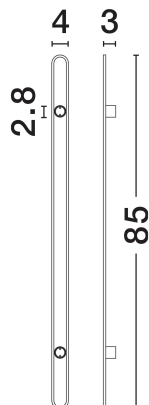

PRODUCT PHOTOGRAPH

GENERAL INFORMATION

Product Code	9980580
Collection	Indoor
Product Category	Wall
Product Family	Lyb
Mounting Location	Wall
Application Environment	Indoor
Specifications	N/A

DIMENSION & WEIGHT

LxWxH (cm)	L: 4 W: 3 H: 85
Cut Out (cm)	N/A
Weight (Kgr)	0.385

MATERIAL & COLOR

Product Color	Sandy Black
Body Material	Aluminium & Acrylic

TECHNICAL DRAWING

APPLICATION & MOUNTING

Ambient Working Temp.	Max 45°C
Type of Protection	IP20
Dimmable	No
Type of Dimming	N/A
Mounting type	Surface
Mounting Depth (cm)	N/A
Led Module Replaceable	No
Light Source	LED

NOVA LUCE

PRODUCT DATASHEET

Version: 001

ELECTRICAL DATA

Power (Nominal)	19W
Input voltage (Nominal)	220-240V
Mains Frequency	50/60Hz

PHOTOMETRICAL DATA

Luminous Flux	1039lm
Color Temperature	3000K
Light Color (Designation)	Warm White