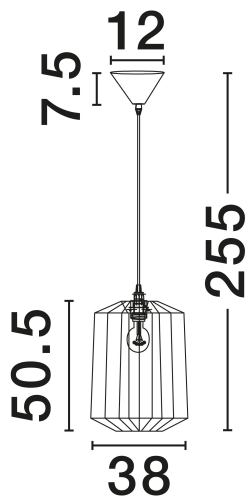

NOVA LUCE

PRODUCT DATASHEET

Version: 001

PRODUCT PHOTOGRAPH

TECHNICAL DRAWING

GENERAL INFORMATION

Product Code	9586602
Collection	Indoor
Product Category	Suspension
Product Family	Dena
Mounting Location	Ceiling
Application Environment	Indoor
Specifications	N/A

DIMENSION & WEIGHT

LxWxH (cm)	D: 38 H: 255
Cut Out (cm)	N/A
Weight (Kgr)	0.99

MATERIAL & COLOR

Product Color	Natural, Green & Sandy Black
Body Material	Rope&Steel

APPLICATION & MOUNTING

Ambient Working Temp.	Max 45°C
Type of Protection	IP20
Dimmable	Yes
Type of Dimming	N/A
Mounting type	Surface
Mounting Depth (cm)	N/A
Led Module Replaceable	Yes
Light Source	E27

Power (Nominal)	1x12W
Input voltage (Nominal)	100-240V
Mains Frequency	50/60Hz

PHOTOMETRICAL DATA

Luminous Flux	N/A
Color Temperature	N/A
Light Color (Designation)	N/A

WARRANTY

Warranty	3 Years
----------	----------------