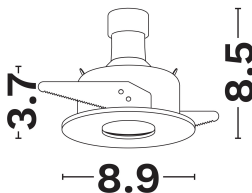

TECHNICAL DRAWING

MATERIAL & COLOR

Product Color	Black
Body Material	Aluminium
Cover Material	N/A

APPLICATION & MOUNTING

Ambient Working Temp.	45 C
Type of Protection	IP20
Protection Class IK	N/A
Dimmable	N/A
Type of Dimming (Optional)	N/A
Mounting type	Recessed
Mounting Depth (cm)	Ceiling
Led Module Replaceable	Yes
Light Source	Led Gu10
Adjustable	No

COMPATIBLE WITH

— On/Off Driver: N/A

— Triac Driver: N/A

— Dali Driver: N/A

NOVA LUCE S.A

Schimatari Viotias
32009, Greece

+30 22620 58 121
+30 22620 56 743

info@novaluce.com
www.novaluce.com