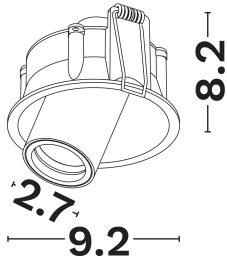

TECHNICAL DRAWING

MATERIAL & COLOR

Product Color	Black
Body Material	Aluminium
Cover Material	N/A

APPLICATION & MOUNTING

Ambient Working Temp.	45 C
Type of Protection	IP20
Protection Class IK	IK04
Dimmable	Yes
Type of Dimming (Optional)	Triac/Dali
Mounting type	Recessed
Mounting Depth (cm)	Ceiling
Led Module Replaceable	No
Light Source	Led
Adjustable	Yes

COMPATIBLE WITH

— On/Off Driver: Included

— Triac Driver: 9844008

— Dali Driver: 9621523

NOVA LUCE S.A

Schimatari Viotias
32009, Greece

+30 22620 58 121
+30 22620 56 743

info@novaluce.com
www.novaluce.com