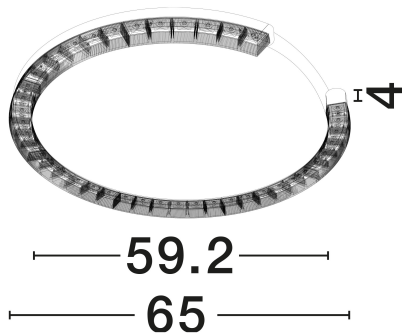

NOVA LUCE

PRODUCT DATASHEET

Version: 001

PRODUCT PHOTOGRAPH

GENERAL INFORMATION

Product Code	9030965
Collection	Indoor
Product Category	Ceiling
Product Family	Greamy
Mounting Location	Ceiling
Application Environment	Indoor
Specifications	N/A

DIMENSION & WEIGHT

LxWxH (cm)	D: 65 H: 4
Cut Out (cm)	N/A
Weight (Kgr)	4

MATERIAL & COLOR

Product Color	Sandy Black
Body Material	Aluminium & Acrylic

TECHNICAL DRAWING

APPLICATION & MOUNTING

Ambient Working Temp.	Max 45°C
Type of Protection	IP20
Dimmable	Yes
Type of Dimming	Triac
Mounting type	Surface
Mounting Depth (cm)	N/A
Led Module Replaceable	No
Light Source	LED

Power (Nominal)	30W
Input voltage (Nominal)	220-240V
Mains Frequency	50/60Hz

PHOTOMETRICAL DATA

Luminous Flux	1950lm
Color Temperature	3000K
Light Color (Designation)	Warm White

WARRANTY

Warranty	3 Years
----------	----------------