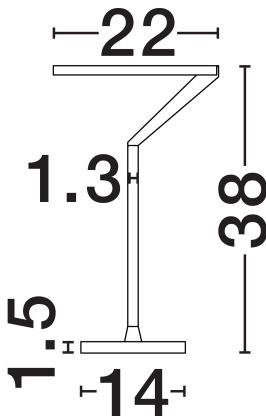

NOVA LUCE

PRODUCT DATASHEET

Version: 001

PRODUCT PHOTOGRAPH

TECHNICAL DRAWING

GENERAL INFORMATION

Product Code	9088141
Collection	Indoor
Product Category	Table
Product Family	Tilia
Mounting Location	Table
Application Environment	Indoor
Specifications	N/A

DIMENSION & WEIGHT

LxWxH (cm)	D: 22 H: 38
Cut Out (cm)	N/A
Weight (Kgr)	0.4

MATERIAL & COLOR

Product Color	Foggy Nickel
Body Material	Aluminium

APPLICATION & MOUNTING

Ambient Working Temp.	Max 45°C
Type of Protection	IP20
Dimmable	Yes
Type of Dimming	Triac
Mounting type	Surface
Mounting Depth (cm)	N/A
Led Module Replaceable	No
Light Source	LED

Power (Nominal)	16W
Input voltage (Nominal)	220-240V
Mains Frequency	50/60Hz

PHOTOMETRICAL DATA

Luminous Flux	612lm
Color Temperature	3000K
Light Color (Designation)	Warm White

WARRANTY

Warranty	3 Years
----------	----------------