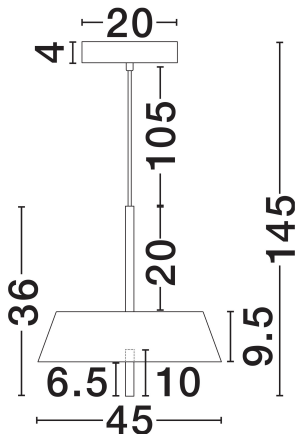

NOVA LUCE

PRODUCT DATASHEET

Version: 001

PRODUCT PHOTOGRAPH

TECHNICAL DRAWING

GENERAL INFORMATION

Product Code	9268051
Collection	Indoor
Product Category	Suspension
Product Family	Velio
Mounting Location	Wall
Application Environment	Indoor
Specifications	N/A

DIMENSION & WEIGHT

LxWxH (cm)	D: 45 H: 145
Cut Out (cm)	N/A
Weight (Kgr)	2

MATERIAL & COLOR

Product Color	Matt White
Body Material	Steel, Aluminium & Acrylic

APPLICATION & MOUNTING

Ambient Working Temp.	Max 45°C
Type of Protection	IP20
Dimmable	Yes
Type of Dimming	Triac
Mounting type	Surface
Mounting Depth (cm)	N/A
Led Module Replaceable	No
Light Source	LED

Power (Nominal)	32W
Input voltage (Nominal)	220-240V
Mains Frequency	50/60Hz

PHOTOMETRICAL DATA

Luminous Flux	2066lm
Color Temperature	3000K
Light Color (Designation)	Warm White

WARRANTY

Warranty	3 Years
----------	----------------