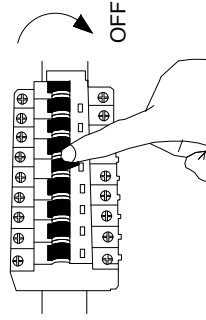

NOVA LUCE

9540231

1. Turn off the general switch

2. Drill holes & apply plastic anchors
With screws

3. Connect the wires

4. Apply top screws

5. Apply the bulbs

6. Turn on the general switch