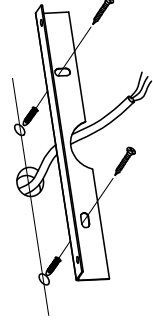

NOVA LUCE

9540231

1. Turn off the general switch

2. Drill holes & apply plastic anchors
With screws

3. Connect the wires

4. Apply top screws

5. Apply the bulbs

6. Turn on the general switch