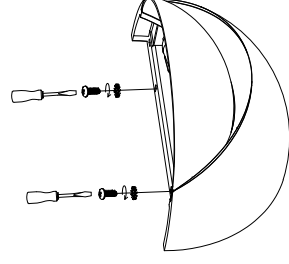

NOVA LUCE

9540231

1. Turn off the general switch

2. Drill holes & apply plastic anchors
With screws

3. Connect the wires

4. Apply top screws

5. Apply the bulbs

6. Turn on the general switch