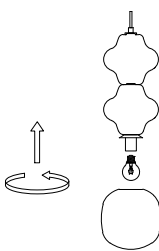

# NOVA LUCE

9009117

1

Turn off the general switch

2

Drill holes & apply plastic anchors  
With screws

3

Connect the wires

4

Apply the side screws

5

By rotating  
Apply the glass into place

6

Turn on the general switch