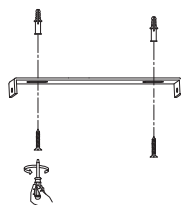

# NOVA LUCE

9009117

1

Turn off the general switch

2

Drill holes & apply plastic anchors  
With screws

3

Connect the wires

4

Apply the side screws

5

By rotating  
Apply the glass into place

6

Turn on the general switch