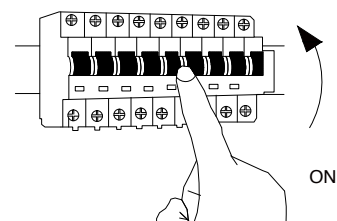

# NOVA LUCE

9009117

1

Turn off the general switch

2

Drill holes & apply plastic anchors  
With screws

3

Connect the wires

4

Apply the side screws

5

By rotating  
Apply the glass into place

6

Turn on the general switch