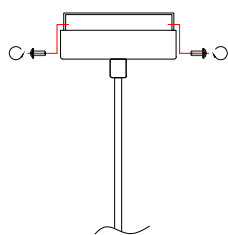

# NOVA LUCE

9009117

1

Turn off the general switch

2

Drill holes & apply plastic anchors  
With screws

3

Connect the wires

4

Apply the side screws

5

By rotating  
Apply the glass into place

6

Turn on the general switch