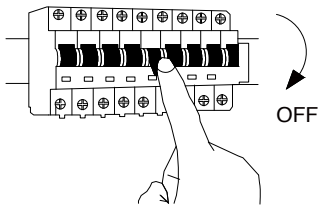

# NOVA LUCE

9030166

1

Turn off the general switch

2

Remove the side screws

3

Remove the screws

4

Connect the wires

5

Apply the bulb by rotating  
With the screws

6

Apply the side screws

7

Turn on the general switch