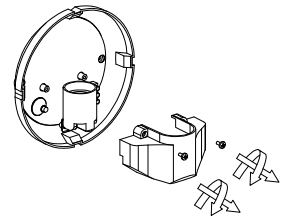

# NOVA LUCE

9030166

1

Turn off the general switch

2

Remove the side screws

3

Remove the screws

4

Connect the wires

5

Apply the bulb by rotating  
With the screws

6

Apply the side screws

7

Turn on the general switch