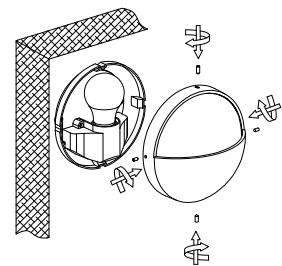

# NOVA LUCE

9030166

1

Turn off the general switch

2

Remove the side screws

3

Remove the screws

4

Connect the wires

5

Apply the bulb by rotating  
With the screws

6

Apply the side screws

7

Turn on the general switch