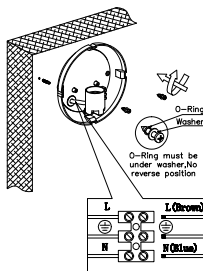

# NOVA LUCE

9030166

1

Turn off the general switch

2

Remove the side screws

3

Remove the screws

4

Connect the wires

5

Apply the bulb by rotating  
With the screws

6

Apply the side screws

7

Turn on the general switch