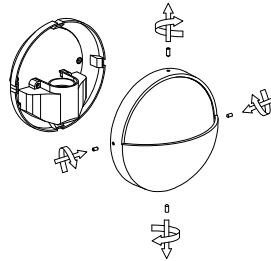

# NOVA LUCE

9030166

1

Turn off the general switch

2

Remove the side screws

3

Remove the screws

4

Connect the wires

5

Apply the bulb by rotating  
With the screws

6

Apply the side screws

7

Turn on the general switch