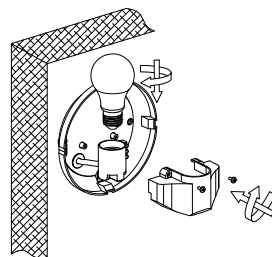

# NOVA LUCE

9030166

1

Turn off the general switch

2

Remove the side screws

3

Remove the screws

4

Connect the wires

5

Apply the bulb by rotating  
With the screws

6

Apply the side screws

7

Turn on the general switch