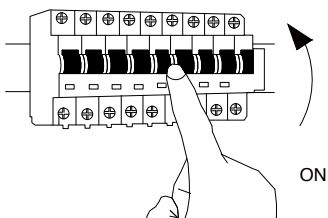

# NOVA LUCE

9030166

1

Turn off the general switch

2

Remove the side screws

3

Remove the screws

4

Connect the wires

5

Apply the bulb by rotating  
With the screws

6

Apply the side screws

7

Turn on the general switch