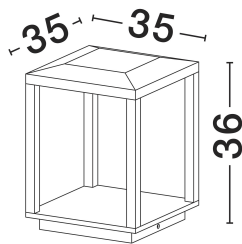

NOVA LUCE

PRODUCT DATASHEET

Version: 001

PRODUCT PHOTOGRAPH

GENERAL INFORMATION

Product Code	9030755
Collection	Outdoor
Product Category	Bollard
Product Family	Prive
Mounting Location	Ground
Application Environment	Outdoor
Specifications	N/A

DIMENSION & WEIGHT

LxWxH (cm)	L:35 W:35 H:36 cm
Cut out (cm)	N/A
Weight (Kgr)	3.7

TECHNICAL DRAWING

MATERIAL & COLOR

Product Color	Sandy Black
Body Material	Aluminium & Glass

APPLICATION & MOUNTING

Ambient Working Temp.	Max 45 oC
Type of Protection	IP65
Dimmable	No
Type of Dimming	N/A
Mounting type	Surface
Mounting Depth (cm)	N/A
Led Module Replaceable	No
Light Source	LED