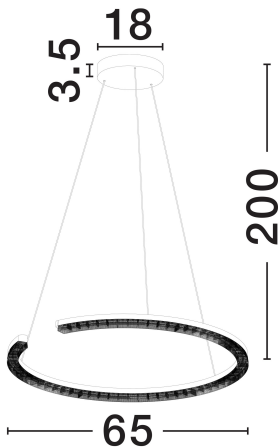

GENERAL INFORMATION

Product Code	9030953
Collection	Indoor
Product Category	Suspension
Product Family	Greamy
Mounting Location	Wall
Application Environment	Indoor
Specifications	N/A

DIMENSION & WEIGHT

LxWxH (cm)	D: 65 H: 200
Cut Out (cm)	N/A
Weight (Kgr)	2

MATERIAL & COLOR

Product Color	Sandy White
Body Material	Aluminium

APPLICATION & MOUNTING

Ambient Working Temp.	Max 45°C
Type of Protection	IP20
Dimmable	Yes
Type of Dimming	Triac
Mounting type	Surface
Mounting Depth (cm)	N/A
Led Module Replaceable	No
Light Source	LED

NOVA LUCE S.A

Schimatari Viotias
32009, Greece

+30 22620 58 121
+30 22620 56 743

info@novaluce.com
www.novaluce.com