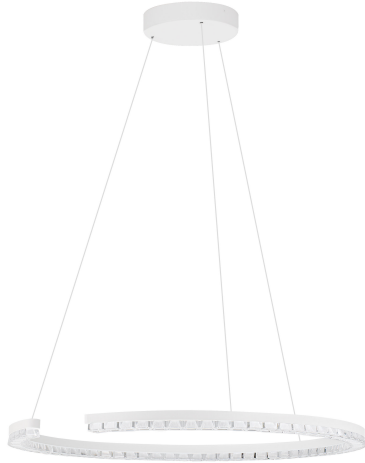

NOVA LUCE

PRODUCT DATASHEET

Version: 001

PRODUCT PHOTOGRAPH

TECHNICAL DRAWING