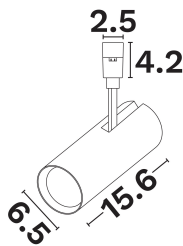

DIMENSION & WEIGHT

LxWxH (cm)	L:6.5 W:6.5 H:15.6 cm
Cut out (cm)	N/A
Weight (Kgr)	0,42

TECHNICAL DRAWING

MATERIAL & COLOR

Product Color	Black
Body Material	Aluminium
Cover Material	N/A

APPLICATION & MOUNTING