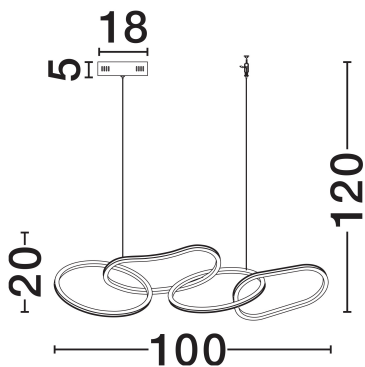

NOVA LUCE

PRODUCT DATASHEET

Version: 001

PRODUCT PHOTOGRAPH

TECHNICAL DRAWING

GENERAL INFORMATION

Product Code	9248111
Collection	Indoor
Product Category	Suspension
Product Family	Girish
Mounting Location	Wall
Application Environment	Indoor
Specifications	N/A

DIMENSION & WEIGHT

LxWxH (cm)	L: 100 W: 20 H: 120
Cut Out (cm)	N/A
Weight (Kgr)	2.5

MATERIAL & COLOR

Product Color	Gold
Body Material	Stainless Aluminium & Acrylic

APPLICATION & MOUNTING

Ambient Working Temp.	Max 45°C
Type of Protection	IP20
Dimmable	Yes
Type of Dimming	Triac
Mounting type	Surface
Mounting Depth (cm)	N/A
Led Module Replaceable	No
Light Source	LED

Power (Nominal)	51W
Input voltage (Nominal)	220-240V
Mains Frequency	50/60Hz

PHOTOMETRICAL DATA

Luminous Flux	2400lm
Color Temperature	3000K
Light Color (Designation)	Warm White

WARRANTY

Warranty	3 Years
----------	----------------