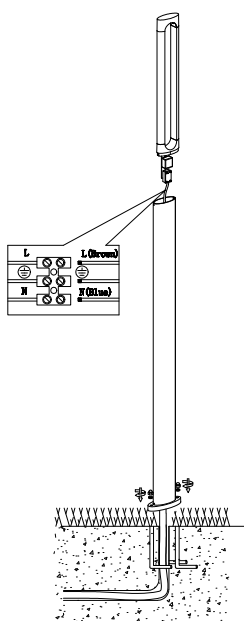

NOVA LUCE

9030161

1

Turn off the general switch

2

Dismantle product

3

Get the wire in place

4

Connect wires

5

Apply side screws

6

Turn on the general switch