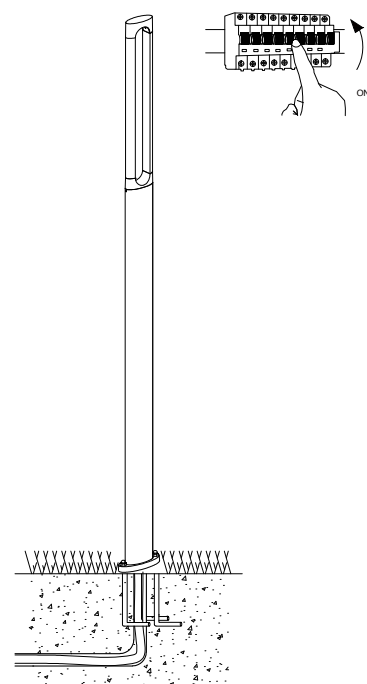

NOVA LUCE

9030161

1

Turn off the general switch

2

Dismantle product

3

Get the wire in place

4

Connect wires

5

Apply side screws

6

Turn on the general switch