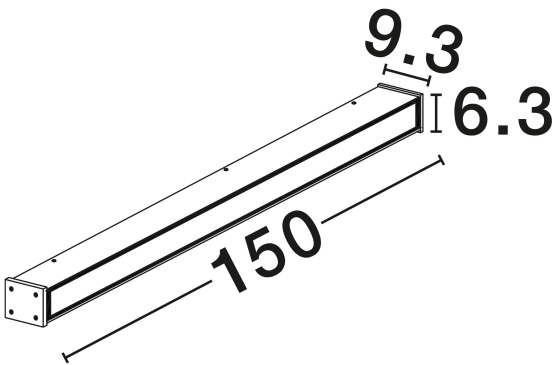

NOVA LUCE

PRODUCT DATASHEET

Version: 001

PRODUCT PHOTOGRAPH

TECHNICAL DRAWING

GENERAL INFORMATION

Product Code	9971454
Collection	Indoor
Product Category	Suspension
Product Family	Nova
Mounting Location	Ceiling
Application Environment	Indoor
Specifications	N/A

DIMENSION & WEIGHT

LxWxH (cm)	L: 150 W: 9.3 H: 6.3
Cut Out (cm)	N/A
Weight (Kgr)	N/A

MATERIAL & COLOR

Product Color	Sandy Black
Body Material	Aluminium & Glass

APPLICATION & MOUNTING

Ambient Working Temp.	Max 45°C
Type of Protection	IP65
Dimmable	No
Type of Dimming	N/A
Mounting type	Ceiling
Mounting Depth (cm)	N/A
Led Module Replaceable	No
Light Source	LED

Power (Nominal)	50W
Input voltage (Nominal)	220-240V
Mains Frequency	50/60Hz

PHOTOMETRICAL DATA

Luminous Flux	1818Lm
Color Temperature	3000K
Light Color (Designation)	Warm White

WARRANTY

Warranty	3 Years
----------	----------------