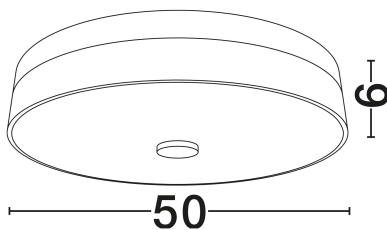

TECHNICAL DRAWING

APPLICATION & MOUNTING

Ambient Working Temp.	Max 45°C
Type of Protection	IP20
Dimmable	Yes
Type of Dimming	Triac
Mounting type	Surface
Mounting Depth (cm)	N/A
Led Module Replaceable	No
Light Source	LED

NOVA LUCE S.A

Schimatari Viotias
32009, Greece

+30 22620 58 121
+30 22620 56 743

info@novaluce.com
www.novaluce.com