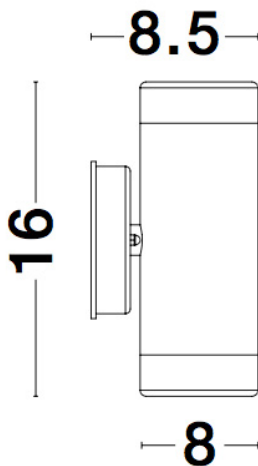

NOVA LUCE

PRODUCT DATASHEET

Version: 001

PRODUCT PHOTOGRAPH

GENERAL INFORMATION

Product Code	9010621
Collection	Outdoor
Product Category	Wall
Product Family	LIMBIO
Mounting Location	Wall
Application Environment	Outdoor

DIMENSION & WEIGHT

LxWxH (cm)	L: 8 W: 8,5 H: 16
Cut out (cm)	N/A
Weight (Kgr)	0.2

TECHNICAL DRAWING

MATERIAL & COLOR

Product Color	White
Body Material	Acrylic / Glass

APPLICATION & MOUNTING

Ambient Working Temp.	Max 40 oC
Type of Protection	IP54
Dimmable	No
Type of Dimming (Optional)	N/A
Mounting type	Surface
Mounting Depth (cm)	N/A
Led Module Replaceable	Yes
Light Source	GU10

Power (Nominal)	2x7W
Input voltage (Nominal)	220-240Vac
Mains Frequency	50/60Hz

PHOTOMETRICAL DATA

Luminous Flux	N/A
Color Temperature	N/A
Light Color (Designation)	N/A

WARRANTY

Warranty	3 Years
----------	----------------