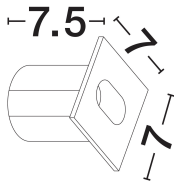

NOVA LUCE

PRODUCT DATASHEET

Version: 001

PRODUCT PHOTOGRAPH

GENERAL INFORMATION

Product Code	9050713
Collection	Outdoor
Product Category	Step Lights
Product Family	Cael
Mounting Location	Wall
Application Environment	Outdoor
Specifications	N/A

DIMENSION & WEIGHT

LxWxH (cm)	L:7 W:7 H:7.5 cm
Cut out (cm)	N/A
Weight (Kgr)	0.17

TECHNICAL DRAWING

MATERIAL & COLOR

Product Color	Sandy White
Body Material	Aluminium & Glass

APPLICATION & MOUNTING

Ambient Working Temp.	Max 45 oC
Type of Protection	IP65
Dimmable	No
Type of Dimming	N/A
Mounting type	Surface
Mounting Depth (cm)	N/A
Led Module Replaceable	No
Light Source	LED

NOVA LUCE S.A

Schimatari Viotias
32009, Greece

+30 22620 58 121
+30 22620 56 743

info@novaluce.com
www.novaluce.com