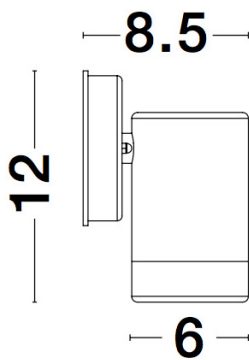

NOVA LUCE

PRODUCT DATASHEET

Version: 001

PRODUCT PHOTOGRAPH

GENERAL INFORMATION

Product Code	9010602
Collection	Outdoor
Product Category	Wall
Product Family	LIMBIO
Mounting Location	Wall
Application Environment	Outdoor

DIMENSION & WEIGHT

LxWxH (cm)	L: 6 W: 8,5 H: 12
Cut out (cm)	N/A
Weight (Kgr)	0.1

MATERIAL & COLOR

Product Color	Black
Body Material	Abs Glass

TECHNICAL DRAWING

APPLICATION & MOUNTING

Ambient Working Temp.	Max 40 oC
Type of Protection	IP54
Dimmable	No
Type of Dimming (Optional)	N/A
Mounting type	Surface
Mounting Depth (cm)	N/A
Led Module Replaceable	Yes
Light Source	GU10