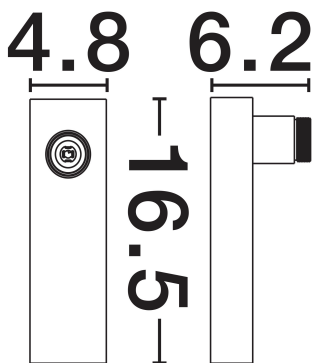

NOVA LUCE

PRODUCT DATASHEET

Version: 001

PRODUCT PHOTOGRAPH

GENERAL INFORMATION

Product Code	9980610
Collection	Indoor
Product Category	Ceiling
Product Family	Invento
Mounting Location	Wall
Application Environment	Indoor
Specifications	N/A

DIMENSION & WEIGHT

LxWxH (cm)	L: 16.5 W: 4.8 H: 6.2
Cut Out (cm)	N/A
Weight (Kgr)	0.467

MATERIAL & COLOR

Product Color	Sandy White
Body Material	Aluminium

TECHNICAL DRAWING

APPLICATION & MOUNTING

Ambient Working Temp.	Max 45°C
Type of Protection	IP20
Dimmable	N/A
Type of Dimming	N/A
Mounting type	Surface
Mounting Depth (cm)	N/A
Led Module Replaceable	N/A
Light Source	N/A

Power (Nominal)	60W
Input voltage (Nominal)	220-240V
Mains Frequency	50/60Hz

PHOTOMETRICAL DATA

Luminus Flux	N/A
Color Temperature	N/A
Light Color (Designation)	N/A

WARRANTY

Warranty	3 Years
----------	----------------