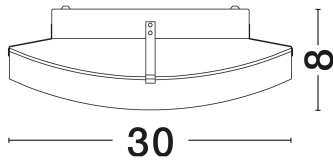

NOVA LUCE

PRODUCT DATASHEET

Version: 001

PRODUCT PHOTOGRAPH

TECHNICAL DRAWING

GENERAL INFORMATION

Product Code	600401
Collection	Indoor
Product Category	Ceiling
Product Family	Anco
Mounting Location	Ceiling
Application Environment	Indoor
Specifications	N/A

DIMENSION & WEIGHT

LxWxH (cm)	D: 30 H: 8
Cut Out (cm)	N/A
Weight (Kgr)	1.033

MATERIAL & COLOR

Product Color	Chrome & White Saturated
Body Material	Metal & Glass

APPLICATION & MOUNTING

Ambient Working Temp.	Max 45°C
Type of Protection	IP20
Dimmable	Yes
Type of Dimming	N/A
Mounting type	Surface
Mounting Depth (cm)	N/A
Led Module Replaceable	Yes
Light Source	E27