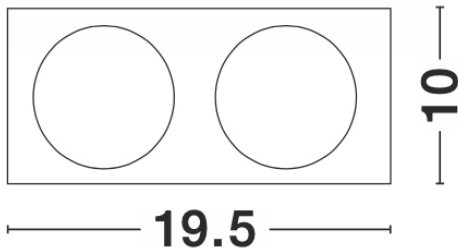

COMPATIBLE WITH

— On/Off Driver: N/A

— Triac Driver: N/A

— Dali Driver: N/A

GENERAL INFORMATION

Product Code	6206
Product Category	Ceiling GU10
Product Family	Cid
Mounting Location	Ceiling
Application Environment	Indoor

DIMENSION & WEIGHT

LxWxH (cm)	D: 9,3 H: 18,3
Cut out (cm)	9.3 x 18.3
Weight (Kgr)	0.162

MATERIAL & COLOR

Product Color	White
Body Material	Aluminium
Cover Material	N/A

APPLICATION & MOUNTING

Ambient Working Temp.	45 C
Type of Protection	IP20
Protection Class IK	IK03
Dimmable	N/A
Type of Dimming (Optional)	N/A
Mounting type	Surface
Mounting Depth (cm)	Ceiling
Led Module Replaceable	N/A
Light Source	N/A
Adjustable	No

NOVA LUCE S.A

Schimatari Viotias
32009, Greece

+30 22620 58 121
+30 22620 56 743

info@novaluce.com
www.novaluce.com