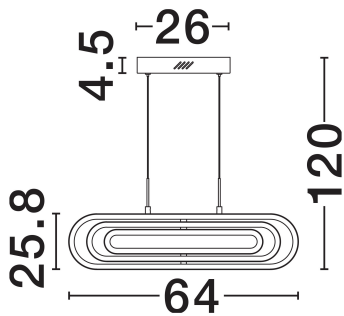

NOVA LUCE

PRODUCT DATASHEET

Version: 001

PRODUCT PHOTOGRAPH

TECHNICAL DRAWING

GENERAL INFORMATION

Product Code	9110352
Collection	Indoor
Product Category	Suspension
Product Family	Arte
Mounting Location	Wall
Application Environment	Indoor
Specifications	N/A

DIMENSION & WEIGHT

LxWxH (cm)	L: 64 W: 44 H: 120
Cut Out (cm)	N/A
Weight (Kgr)	1.8

MATERIAL & COLOR

Product Color	Gold
Body Material	Aluminium & Acrylic

APPLICATION & MOUNTING

Ambient Working Temp.	Max 45°C
Type of Protection	IP20
Dimmable	Yes
Type of Dimming	Triac
Mounting type	Surface
Mounting Depth (cm)	N/A
Led Module Replaceable	No
Light Source	LED

Power (Nominal)	50W
Input voltage (Nominal)	220-240V
Mains Frequency	50/60Hz

PHOTOMETRICAL DATA

Luminous Flux	3000lm
Color Temperature	3000K
Light Color (Designation)	Warm White

WARRANTY

Warranty	3 Years
----------	----------------