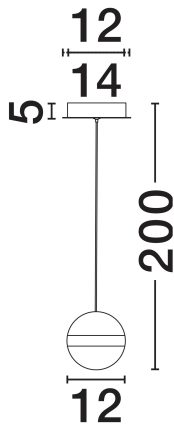

NOVA LUCE

PRODUCT DATASHEET

Version: 001

PRODUCT PHOTOGRAPH

TECHNICAL DRAWING

GENERAL INFORMATION

Product Code	9124117
Collection	Indoor
Product Category	Suspension
Product Family	Alaz
Mounting Location	Wall
Application Environment	Indoor
Specifications	N/A

DIMENSION & WEIGHT

LxWxH (cm)	D: 14 H: 200
Cut Out (cm)	N/A
Weight (Kgr)	1.2

MATERIAL & COLOR

Product Color	Brass Gold, Matt Black & Alabaster
Body Material	Aluminium, Steel, Glass, Acrylic

APPLICATION & MOUNTING

+30 22620 58 121
+30 22620 56 743

info@novaluce.com
www.novaluce.com

NOVA LUCE

PRODUCT DATASHEET

Version: 001

ELECTRICAL DATA

Power (Nominal)	9W
Input voltage (Nominal)	220-240V
Mains Frequency	50/60Hz

PHOTOMETRICAL DATA