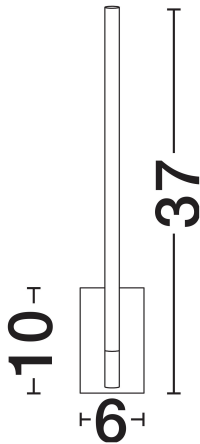

TECHNICAL DRAWING

GENERAL INFORMATION

Product Code	9180712
Collection	Indoor
Product Category	Wall
Product Family	Raccio
Mounting Location	Wall
Application Environment	Indoor
Specifications	N/A

DIMENSION & WEIGHT

LxWxH (cm)	L: 6 W: 10 H: 37
Cut Out (cm)	N/A
Weight (Kgr)	0.3

MATERIAL & COLOR

Product Color	Black
Body Material	Metal & Acrylic

APPLICATION & MOUNTING

Ambient Working Temp.	Max 45°C
Type of Protection	IP20
Dimmable	No
Type of Dimming	N/A
Mounting type	Surface
Mounting Depth (cm)	N/A
Led Module Replaceable	No
Light Source	LED

NOVA LUCE S.A

Schimatari Viotias
32009, Greece

+30 22620 58 121
+30 22620 56 743

info@novaluce.com
www.novaluce.com