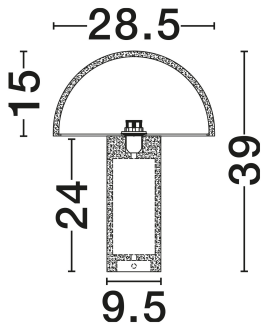

## TECHNICAL DRAWING

## DIMENSION & WEIGHT

LxWxH (cm)	D: 28.5 H: 39
Cut Out (cm)	N/A
Weight (Kgr)	1.5