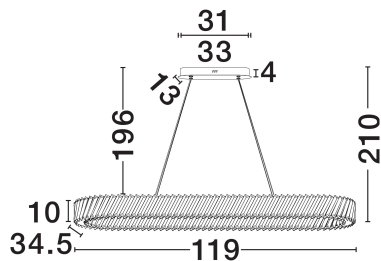

NOVA LUCE

PRODUCT DATASHEET

Version: 001

PRODUCT PHOTOGRAPH

TECHNICAL DRAWING

GENERAL INFORMATION

Product Code	9333083
Collection	Indoor
Product Category	Suspension
Product Family	Arietta
Mounting Location	Wall
Application Environment	Indoor
Specifications	N/A

DIMENSION & WEIGHT

LxWxH (cm)	L: 119 W: 34.5 H: 210
Cut Out (cm)	N/A
Weight (Kgr)	7

MATERIAL & COLOR

Product Color	Nickel
Body Material	Metal & Crystal

APPLICATION & MOUNTING

Ambient Working Temp.	Max 45°C
Type of Protection	IP20
Dimmable	Yes
Type of Dimming	Triac
Mounting type	Surface
Mounting Depth (cm)	N/A
Led Module Replaceable	No
Light Source	LED

Power (Nominal)	82W
Input voltage (Nominal)	220-240V
Mains Frequency	50/60Hz

PHOTOMETRICAL DATA

Luminous Flux	5740lm
Color Temperature	3000K
Light Color (Designation)	Warm White

WARRANTY

Warranty	3 Years
----------	----------------