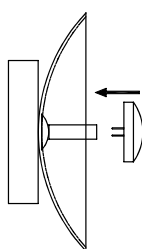

NOVA LUCE

9070635

1

Turn off the general switch

2

Drill holes & apply plastic anchors
With screws

3

Connect the wires

4

Apply the side screws

5

Plug it in

6

Turn on the general switch