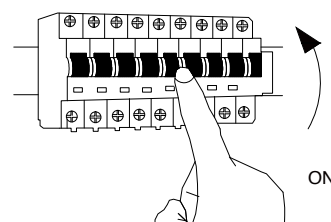

NOVA LUCE

9070635

1

Turn off the general switch

2

Drill holes & apply plastic anchors
With screws

3

Connect the wires

4

Apply the side screws

5

Plug it in

6

Turn on the general switch