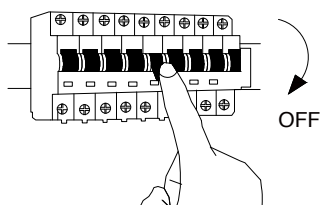

NOVA LUCE

9070635

1

Turn off the general switch

2

Drill holes & apply plastic anchors
With screws

3

Connect the wires

4

Apply the side screws

5

Plug it in

6

Turn on the general switch