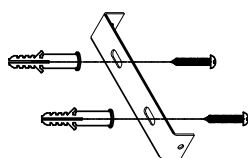

NOVA LUCE

9070635

1

Turn off the general switch

2

Drill holes & apply plastic anchors
With screws

3

Connect the wires

4

Apply the side screws

5

Plug it in

6

Turn on the general switch