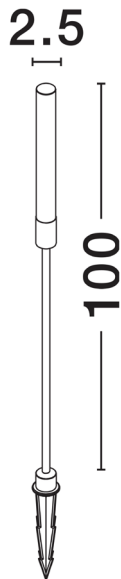

NOVA LUCE

PRODUCT DATASHEET

Version: 001

PRODUCT PHOTOGRAPH

TECHNICAL DRAWING

GENERAL INFORMATION

Product Code	9030909
Collection	Outdoor
Product Category	Bollard
Product Family	Pipe
Mounting Location	Ground
Application Environment	Outdoor
Specifications	Antisalt Protection

DIMENSION & WEIGHT

LxWxH (cm)	L: 10 W: 2,5 H: 100
Cut out (cm)	N/A
Weight (Kgr)	0.53

MATERIAL & COLOR

Product Color	Corten
Body Material	Aluminium

APPLICATION & MOUNTING

Ambient Working Temp.	Max 45 oC
Type of Protection	IP65
Dimmable	No
Type of Dimming (Optional)	N/A
Mounting type	Surface
Mounting Depth (cm)	N/A
Led Module Replaceable	Yes
Light Source	LED

Power (Nominal)	4 W
Input voltage (Nominal)	24Vdc
Mains Frequency	50/60Hz

PHOTOMETRICAL DATA

Luminous Flux	195 lm
Color Temperature	3000 K
Light Color (Designation)	Warm White

WARRANTY

Warranty	3 Years
----------	----------------