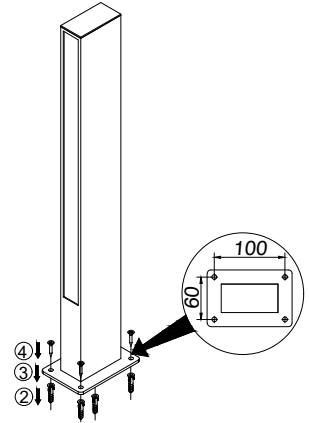

NOVA LUCE

9030111 9030112 9030113

1X

4X

4X

1

Turn off the general switch

2

Connect wires

3

Drill holes apply plastic anchors
With screws

4

Turn on general switch