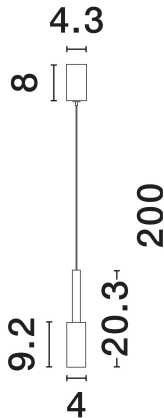

GENERAL INFORMATION

Product Code	9010229
Collection	Indoor
Product Category	Suspension
Product Family	Joy
Mounting Location	Wall
Application Environment	Indoor
Specifications	N/A

DIMENSION & WEIGHT

LxWxH (cm)	D: 4 H: 200
Cut Out (cm)	N/A
Weight (Kgr)	0.33

MATERIAL & COLOR

Product Color	Sandy White
Body Material	Aluminium

APPLICATION & MOUNTING

Ambient Working Temp.	Max 45°C
Type of Protection	IP20
Dimmable	No
Type of Dimming	N/A
Mounting type	Surface
Mounting Depth (cm)	N/A
Led Module Replaceable	No
Light Source	LED

NOVA LUCE S.A

Schimatari Viotias
32009, Greece

+30 22620 58 121
+30 22620 56 743

info@novaluce.com
www.novaluce.com