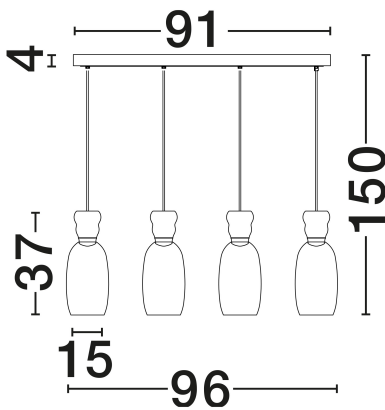

TECHNICAL DRAWING

APPLICATION & MOUNTING

Ambient Working Temp.	Max 45°C
Type of Protection	IP20
Dimmable	No
Type of Dimming	N/A
Mounting type	Surface
Mounting Depth (cm)	N/A
Led Module Replaceable	No
Light Source	LED

NOVA LUCE S.A

Schimatari Viotias
32009, Greece

+30 22620 58 121
+30 22620 56 743

info@novaluce.com
www.novaluce.com