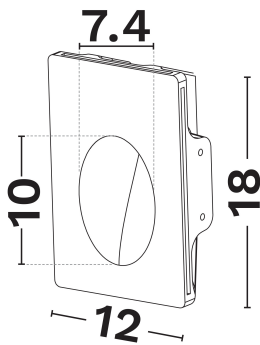

DIMENSION & WEIGHT

LxWxH (cm)	L: 12 W: 5.5 H: 18 cm
Cut out (cm)	12,3 X 18,3
Weight (Kgr)	N/A

TECHNICAL DRAWING

MATERIAL & COLOR

Product Color	White
Body Material	Gypsum
Cover Material	N/A

APPLICATION & MOUNTING