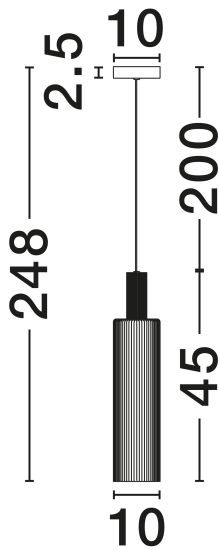

### PRODUCT PHOTOGRAPH

### TECHNICAL DRAWING

### DIMENSION & WEIGHT

LxWxH (cm)	D: 10 H: 248
Cut Out (cm)	N/A
Weight (Kgr)	1.1