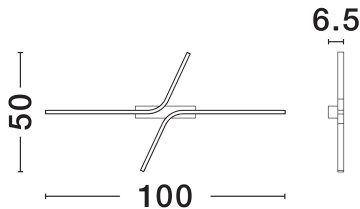

NOVA LUCE

PRODUCT DATASHEET

Version: 001

PRODUCT PHOTOGRAPH

GENERAL INFORMATION

Product Code	9088116
Collection	Indoor
Product Category	Ceiling
Product Family	Akro
Mounting Location	Wall
Application Environment	Indoor
Specifications	N/A

DIMENSION & WEIGHT

LxWxH (cm)	L: 100 W: 50 H: 6.5
Cut Out (cm)	N/A
Weight (Kgr)	1.3

MATERIAL & COLOR

Product Color	Matt Black
Body Material	Aluminium

TECHNICAL DRAWING

APPLICATION & MOUNTING

Ambient Working Temp.	Max 45°C
Type of Protection	IP20
Dimmable	Yes
Type of Dimming	Triac
Mounting type	Surface
Mounting Depth (cm)	N/A
Led Module Replaceable	No
Light Source	LED

Power (Nominal)	41W
Input voltage (Nominal)	220-240V
Mains Frequency	50/60Hz

PHOTOMETRICAL DATA

Luminous Flux	2795lm
Color Temperature	2700-3000-4000K
Light Color (Designation)	WW - NW

WARRANTY

Warranty	3 Years
----------	----------------