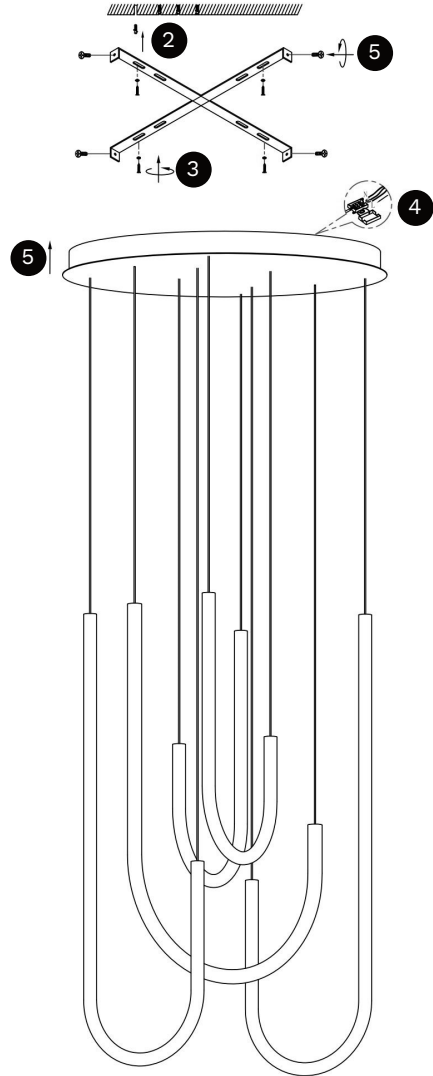

NOVA LUCE

9100150

Turn off the general switch

Turn on the general switch

1. Turn off general switch
2. Drill a holes, apply plastic anchors
3. Apply screws
4. Connect the wires
5. Put it in place & Apply side screws
6. Turn on the general switch