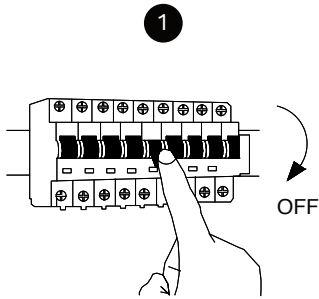

NOVA LUCE

9100150

Turn off the general switch

Turn on the general switch

1. Turn off general switch
2. Drill a holes, apply plastic anchors
3. Apply screws
4. Connect the wires
5. Put it in place & Apply side screws
6. Turn on the general switch