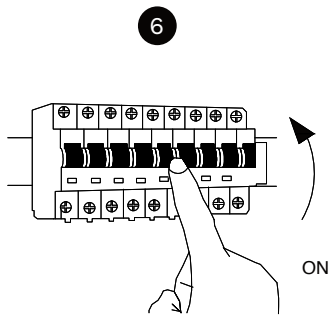

NOVA LUCE

9100150

Turn off the general switch

Turn on the general switch

1. Turn off general switch
2. Drill a holes, apply plastic anchors
3. Apply screws
4. Connect the wires
5. Put it in place & Apply side screws
6. Turn on the general switch