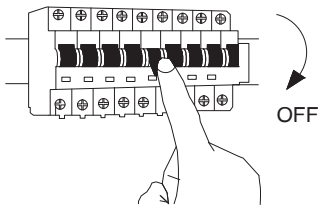

NOVA LUCE

9248060

1

Turn off the general switch

2

Create a CutOut

3

Connect wires

4

Apply mounting lamp body
by rotating

5

Turn on the general switch

6

Turn on the light