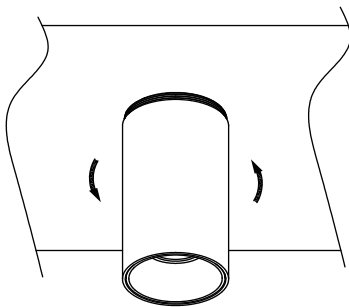

NOVA LUCE

9248060

1

Turn off the general switch

2

Create a CutOut

3

Connect wires

4

Apply mounting lamp body
by rotating

5

Turn on the general switch

6

Turn on the light