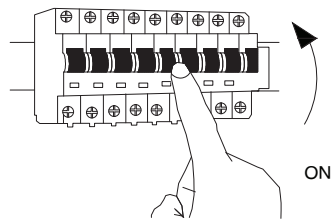

NOVA LUCE

9248060

1

Turn off the general switch

2

Create a CutOut

3

Connect wires

4

Apply mounting lamp body
by rotating

5

Turn on the general switch

6

Turn on the light