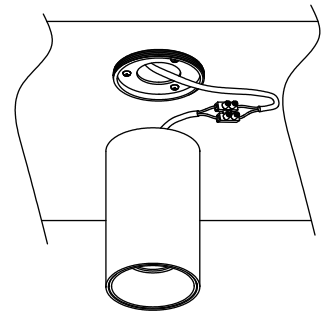

NOVA LUCE

9248060

1

Turn off the general switch

2

Create a CutOut

3

Connect wires

4

Apply mounting lamp body
by rotating

5

Turn on the general switch

6

Turn on the light