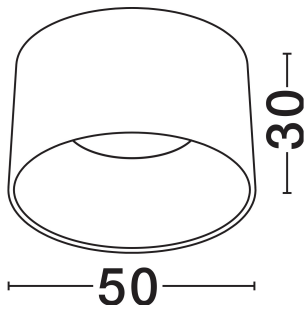

NOVA LUCE

PRODUCT DATASHEET

Version: 001

PRODUCT PHOTOGRAPH

TECHNICAL DRAWING

GENERAL INFORMATION

| | |
|-------------------------|---------|
| Product Code | 9870012 |
| Collection | Indoor |
| Product Category | Ceiling |
| Product Family | Atil |
| Mounting Location | Wall |
| Application Environment | Indoor |
| Specifications | N/A |

DIMENSION & WEIGHT

| | |
|--------------|-------------|
| LxWxH (cm) | D: 50 H: 30 |
| Cut Out (cm) | N/A |
| Weight (Kgr) | 4.5 |

MATERIAL & COLOR

| | |
|---------------|---------------------|
| Product Color | Sandy White & Black |
| Body Material | Aluminium & Steel |

| | |
|-------------------------|-----------------|
| Power (Nominal) | 35W |
| Input voltage (Nominal) | 220-240V |
| Mains Frequency | 50/60Hz |

PHOTOMETRICAL DATA

| | |
|---------------------------|-------------------|
| Luminous Flux | 2080lm |
| Color Temperature | 3000K |
| Light Color (Designation) | Warm White |