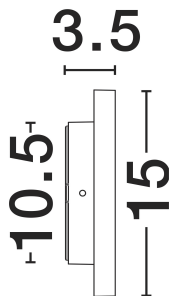

MATERIAL & COLOR

Product Color	Sandy Black
Body Material	Aluminium & Glass

APPLICATION & MOUNTING

Ambient Working Temp.	Max 45 oC
Type of Protection	IP65
Dimmable	No
Type of Dimming	N/A
Mounting type	Surface
Mounting Depth (cm)	N/A
Led Module Replaceable	No
Light Source	LED

NOVA LUCE S.A

Schimatari Viotias
32009, Greece

+30 22620 58 121
+30 22620 56 743

info@novaluce.com
www.novaluce.com