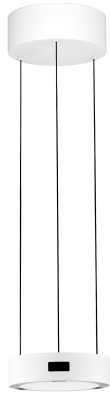

NOVA LUCE

PRODUCT DATASHEET

Version: 001

PRODUCT PHOTOGRAPH

TECHNICAL DRAWING

GENERAL INFORMATION

Product Code	9870017
Collection	Indoor
Product Category	Suspension
Product Family	Afi
Mounting Location	Wall
Application Environment	Indoor
Specifications	N/A

DIMENSION & WEIGHT

LxWxH (cm)	D: 20 H: 280
Cut Out (cm)	N/A
Weight (Kgr)	2.8

MATERIAL & COLOR

Product Color	White
Body Material	Aluminium & Steel

APPLICATION & MOUNTING

Ambient Working Temp.	Max 45°C
Type of Protection	IP20
Dimmable	Yes
Type of Dimming	Triac
Mounting type	Surface
Mounting Depth (cm)	N/A
Led Module Replaceable	No
Light Source	LED

Power (Nominal)	24W
Input voltage (Nominal)	220-240V
Mains Frequency	50/60Hz

PHOTOMETRICAL DATA

Luminous Flux	1712lm
Color Temperature	3000K
Light Color (Designation)	Warm White

WARRANTY

Warranty	3 Years
----------	----------------