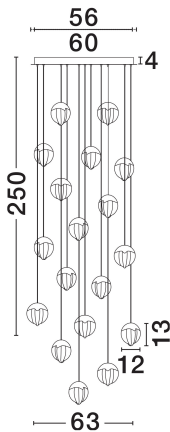

NOVA LUCE

PRODUCT DATASHEET

Version: 001

PRODUCT PHOTOGRAPH

TECHNICAL DRAWING

GENERAL INFORMATION

Product Code	9124126
Collection	Indoor
Product Category	Suspension
Product Family	Alicia
Mounting Location	Wall
Application Environment	Indoor
Specifications	N/A

DIMENSION & WEIGHT

LxWxH (cm)	D: 63 H: 250
Cut Out (cm)	N/A
Weight (Kgr)	15

MATERIAL & COLOR

Product Color	Gold
Body Material	Aluminium & Glass

APPLICATION & MOUNTING

Ambient Working Temp.	Max 45°C
Type of Protection	IP20
Dimmable	Yes
Type of Dimming	Triac
Mounting type	Surface
Mounting Depth (cm)	N/A
Led Module Replaceable	No
Light Source	LED

Power (Nominal)	90W
Input voltage (Nominal)	220-240V
Mains Frequency	50/60Hz

PHOTOMETRICAL DATA

Luminous Flux	5670lm
Color Temperature	3000K
Light Color (Designation)	Warm White

WARRANTY

Warranty	3 Years
----------	----------------