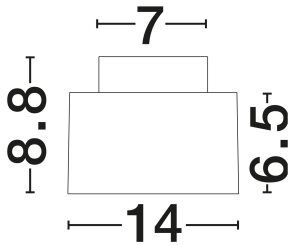

NOVA LUCE

PRODUCT DATASHEET

Version: 001

PRODUCT PHOTOGRAPH

TECHNICAL DRAWING

GENERAL INFORMATION

Product Code	9030736
Collection	Indoor
Product Category	Ceiling
Product Family	????
Mounting Location	Ceiling
Application Environment	Indoor
Specifications	N/A

DIMENSION & WEIGHT

LxWxH (cm)	D: 14 H: 8.8
Cut Out (cm)	N/A
Weight (Kgr)	0.54

MATERIAL & COLOR

Product Color	Sandy Black
Body Material	Aluminium & Acrylic

APPLICATION & MOUNTING

Ambient Working Temp.	Max 45°C
Type of Protection	IP20
Dimmable	No
Type of Dimming	N/A
Mounting type	Surface
Mounting Depth (cm)	N/A
Led Module Replaceable	No
Light Source	LED

Power (Nominal)	24W
Input voltage (Nominal)	220-240V
Mains Frequency	50/60Hz

PHOTOMETRICAL DATA

Luminous Flux	1393lm
Color Temperature	3000K
Light Color (Designation)	Warm White

WARRANTY

Warranty	3 Years
----------	----------------