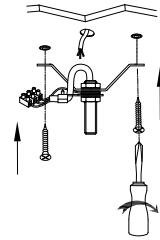

NOVA LUCE

9919113

1

Turn off the general switch

2

Drill holes & apply plastic anchors

3

Apply the screws

4

Connect the wires

5

Apply the product in to place

6

By rotating apply the bulb
With the plastic nut

7

Turn on the general switch