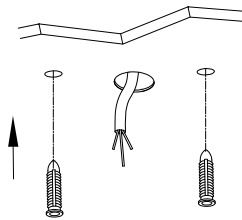

NOVA LUCE

9919113

1

Turn off the general switch

2

Drill holes & apply plastic anchors

3

Apply the screws

4

Connect the wires

5

Apply the product in to place

6

By rotating apply the bulb
With the plastic nut

7

Turn on the general switch