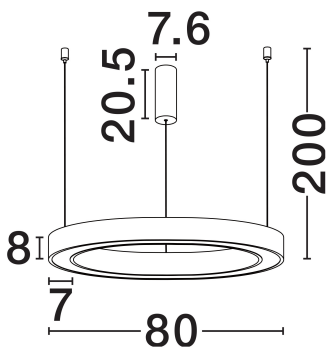

NOVA LUCE

PRODUCT DATASHEET

Version: 001

PRODUCT PHOTOGRAPH

TECHNICAL DRAWING

GENERAL INFORMATION

Product Code	9345643
Collection	Indoor
Product Category	Suspension
Product Family	Morbido
Mounting Location	Wall
Application Environment	Indoor
Specifications	N/A

DIMENSION & WEIGHT

LxWxH (cm)	D1: 80 D2: 66 H: 200
Cut Out (cm)	N/A
Weight (Kgr)	6.2

MATERIAL & COLOR

Product Color	Brass Gold
Body Material	Aluminium & Acrylic

APPLICATION & MOUNTING

Ambient Working Temp.	Max 45°C
Type of Protection	IP20
Dimmable	Yes
Type of Dimming	Triac
Mounting type	Surface
Mounting Depth (cm)	N/A
Led Module Replaceable	No
Light Source	LED

Power (Nominal)	59W
Input voltage (Nominal)	220-240V
Mains Frequency	50/60Hz

PHOTOMETRICAL DATA

Luminous Flux	4076lm
Color Temperature	2700-4000K
Light Color (Designation)	WW - NW

WARRANTY

Warranty	3 Years
----------	----------------