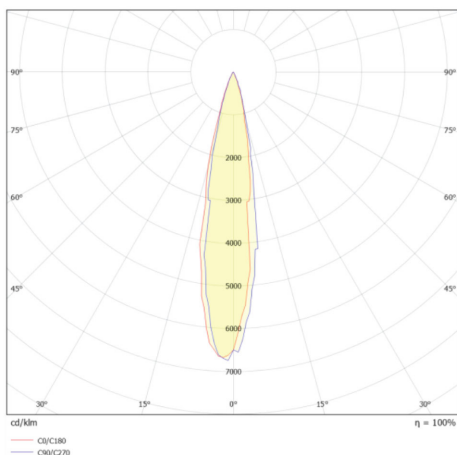

NOVA LUCE

PRODUCT DATASHEET

Version: 001

ELECTRICAL DATA

Power (Nominal)	30 W
Input voltage (Nominal)	220-240Vac
Mains Frequency	50/60Hz
Output voltage	38Vdc
Output Current	800mA
Power Factor	0.9
Efficiency	>73%
SVM	<0.4
Pst	<1
Class	II

PHOTOMETRICAL DATA

Luminous Flux	2490 lm
Luminous Efficacy	83 lm/W
Color Temperature	3000 K
Light Color (Designation)	Warm White
CRI	>90
SDCM	<3
Beam Angle	30
UGR	<19

LIFESPAN

Lifetime	50000 hours

CERTIFICATES

Certificates	CE, UKCA

WARRANTY

Warranty	5 years

LIGHT DISTRIBUTION

NOVA LUCE S.A

Schimatari Viotias
32009, Greece

+30 22620 58 121
+30 22620 56 743

info@novaluce.com
www.novaluce.com