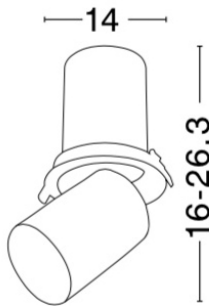

COMPATIBLE WITH

- On/Off Driver: Included
- Triac Driver: 9844002
- Dali Driver: 9621521

GENERAL INFORMATION

Product Code	7770444
Product Category	Downlights
Product Family	Juno
Mounting Location	Ceiling
Application Environment	Indoor

DIMENSION & WEIGHT

LxWxH (cm)	D: 14 H: 16/26.3
Cut out (cm)	12.5
Weight (Kgr)	1.1

MATERIAL & COLOR

Product Color	White
Body Material	Aluminium
Cover Material	N/A

APPLICATION & MOUNTING

Ambient Working Temp.	45 C
Type of Protection	IP20
Protection Class IK	IK03
Dimmable	Yes
Type of Dimming (Optional)	Triac/Dali
Mounting type	Recessed
Mounting Depth (cm)	Ceiling
Led Module Replaceable	No
Light Source	LED
Adjustable	Yes

NOVA LUCE S.A

Schimatari Viotias
32009, Greece

+30 22620 58 121
+30 22620 56 743

info@novaluce.com
www.novaluce.com